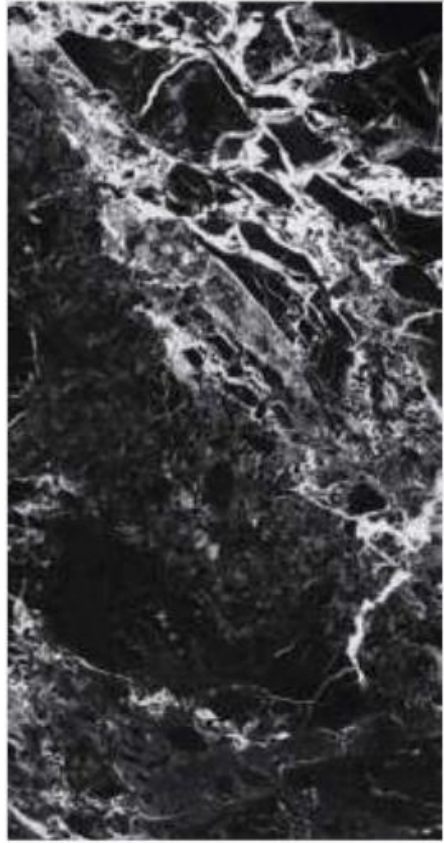

Ashford Black

1200x	Finish : Lustrous
2400mm	Thickness : 9, 12 mm