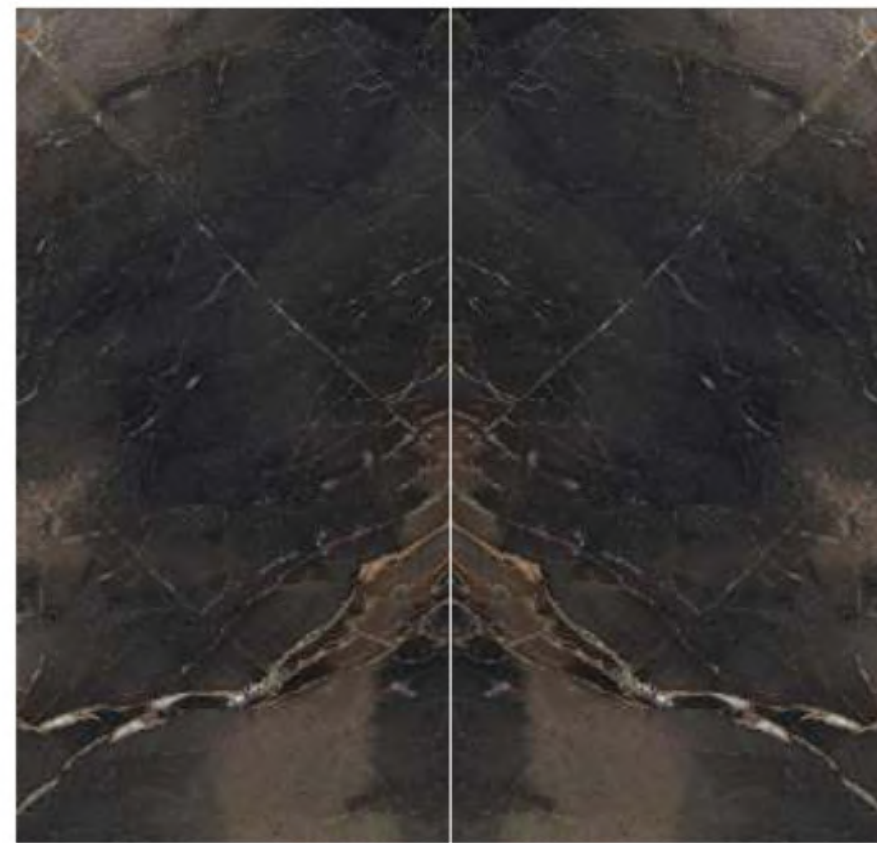

Meridiana Marron

1200x Finish : Lustrous
2400mm Thickness : 9 mm