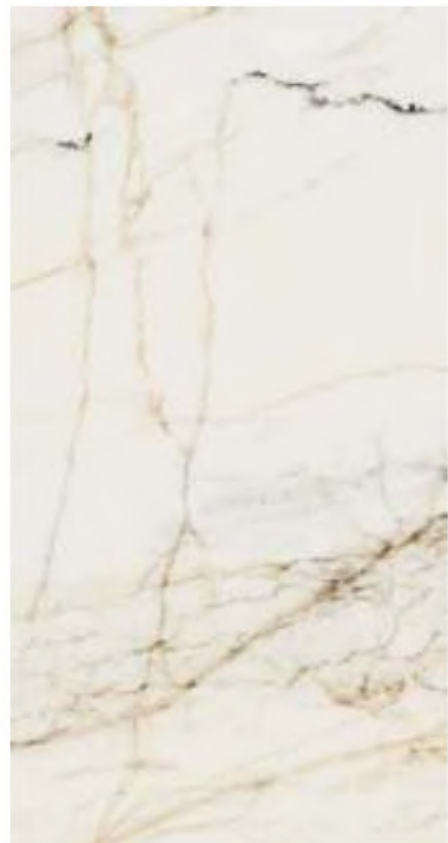

**Bianco lasa**

1200x	Finish : Lustrous
2400mm	Thickness : 9, 12mm

**Calacutta Mecchia Vecchia**

1200x	Finish : Lustrous
2400mm	Thickness : 9, 12mm

**Calacutta bianco oro**

1200x	Finish : Lustrous
1200mm	Thickness : 9mm
1200x	Finish : Lustrous
2400mm	Thickness : 9, 12mm
1600x	Finish : Lustrous
1600mm	Thickness : 9, 12 mm
1600x	Finish : Crystalline   Rustic Matt
3200mm	Thickness : 6, 9, 12mm