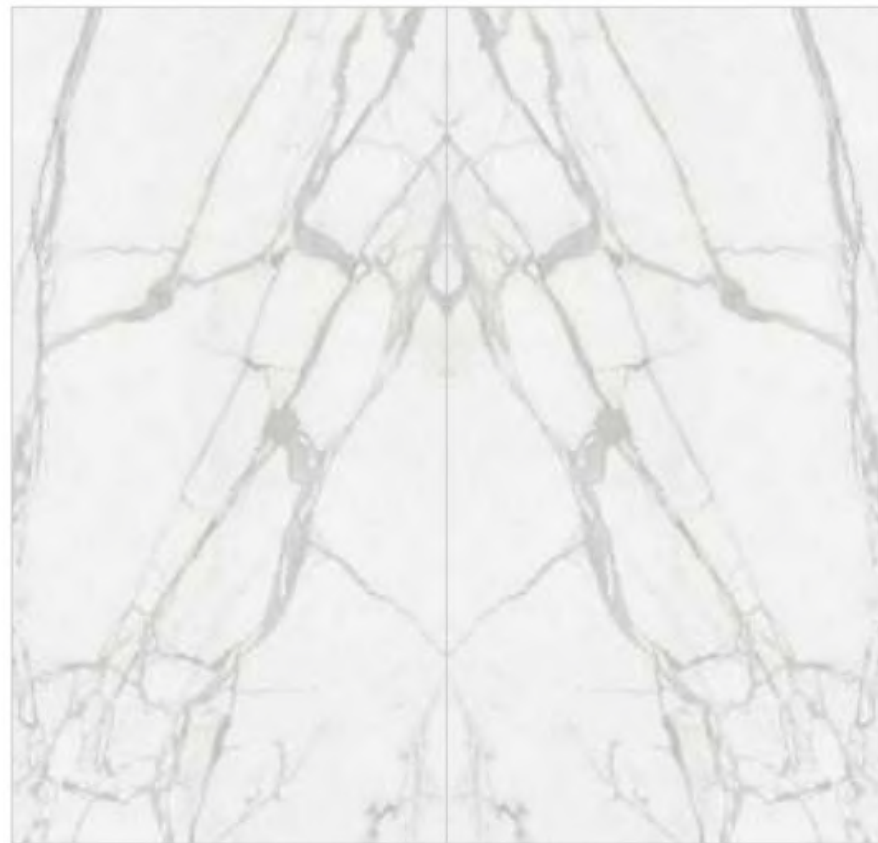

**Statuario Venetian**

1600x Finish : Crystalline | Rustic Matt  
3200mm Thickness : 6, 9, 12mm

**Graphite Onyx**

1200x Finish : Lustrous  
2400mm Thickness : 9 mm

**Dolce Grey**

1200x Finish : Lustrous  
2400mm Thickness : 9 mm