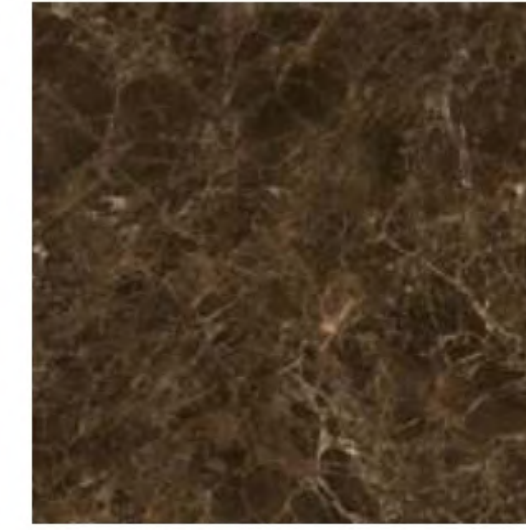

Emperador Classic

1200x	Finish : Lustrous
1200mm	Thickness : 9 mm

Their magnificent glow enhances the vintage styling of your home as well as providing an ambiance that is rich and inviting.