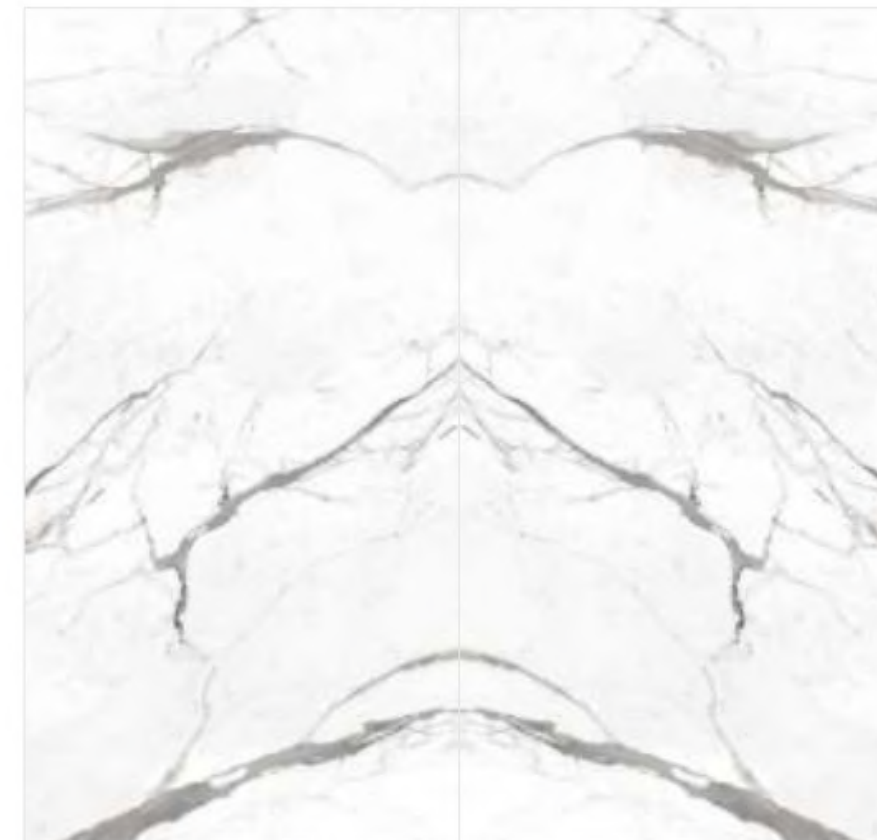

**Calacutta Borghini**

1600x Finish : Crystalline | Rustic Matt  
3200mm Thickness : 6, 9, 12mm

**Calacutta Macchia Vecchia**

1200x Finish : Crystalline | Rustic Matt  
2400mm Thickness : 6, 9, 12mm

**Statuario Norwell**